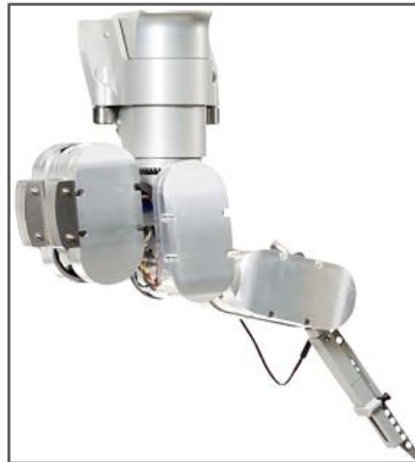

A large, vibrant splash of multi-colored paint (yellow, orange, red, pink, blue, green) is positioned on the left side of the slide, set against a solid black background. The paint splashes radiate outwards, creating a dynamic and energetic visual effect.

Raimondo Cau

**Microchirurgie-
robot**

#InspirerendelIngenieurs

#InspirerendIngenieurs

#InspirerendIngenieurs

#InspirerendelIngenieurs

**Microsure
Motion Stabilizer**

#InspirerendelIngenieurs