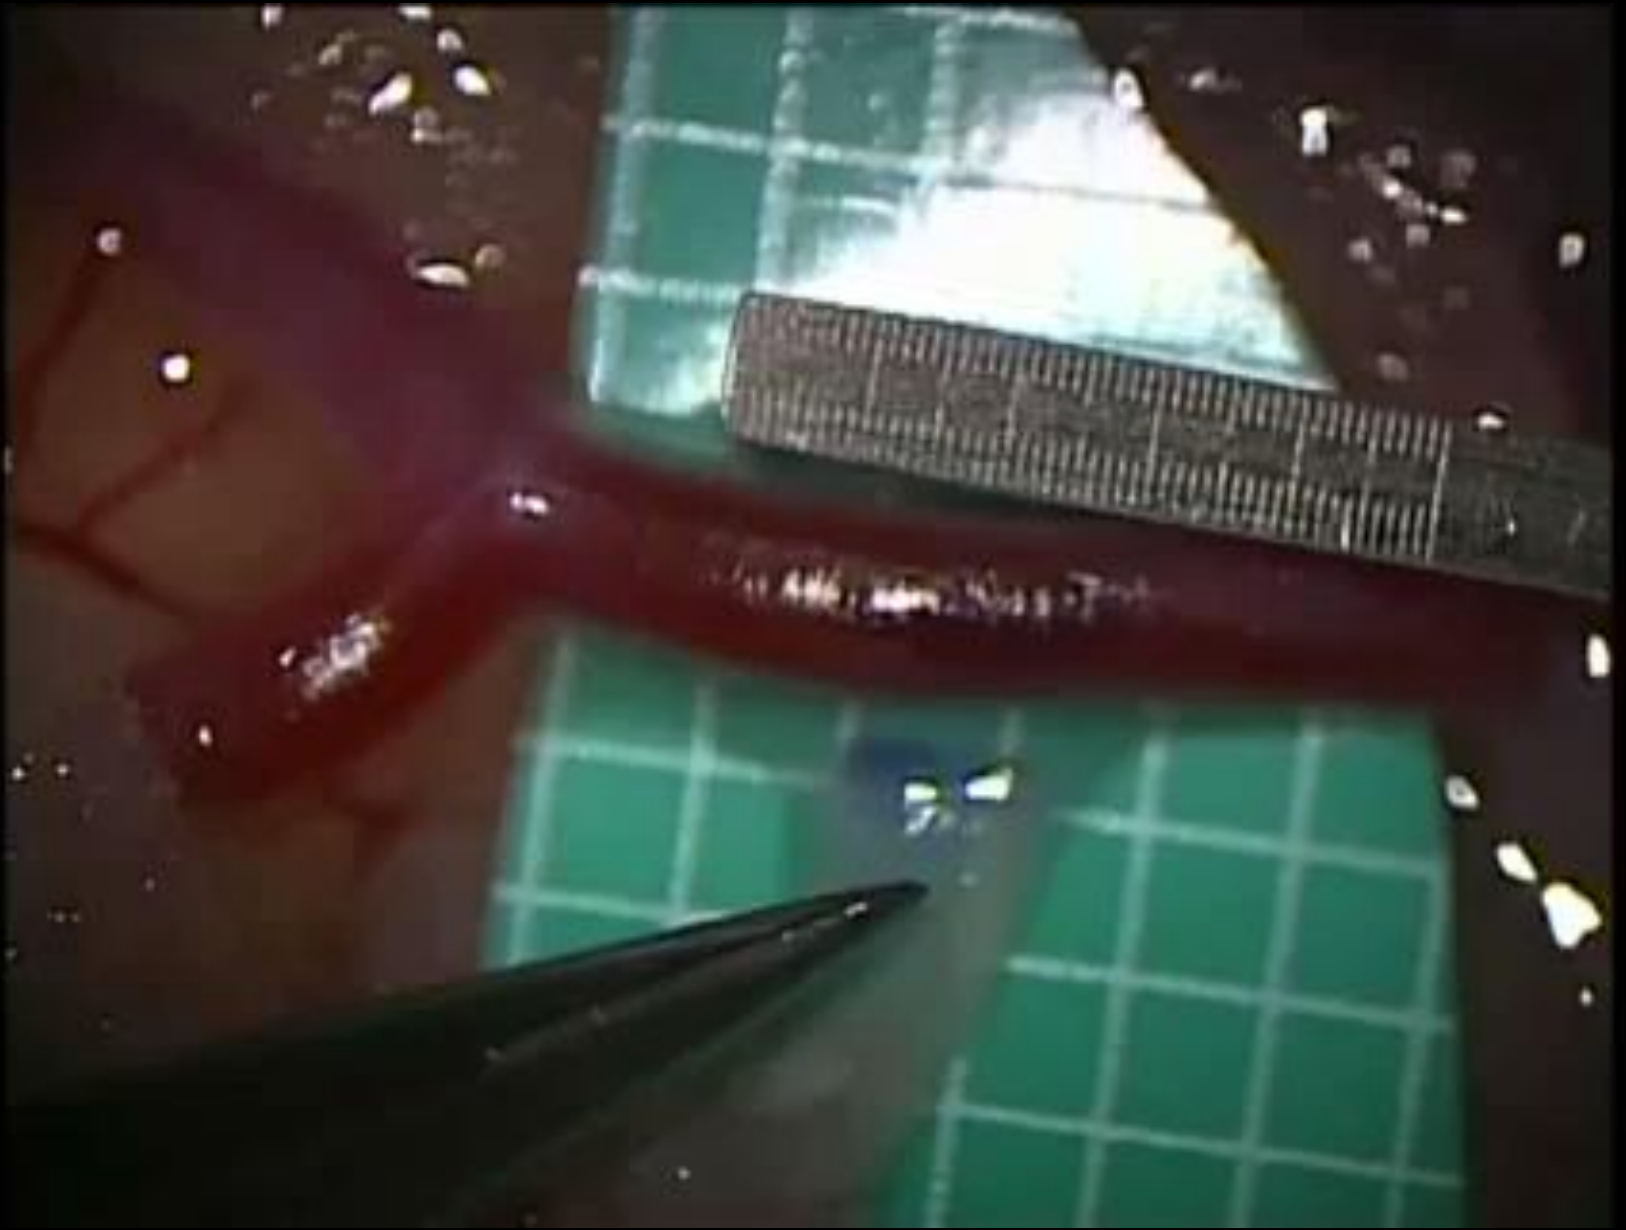

A large, vibrant splash of multi-colored paint (yellow, orange, red, pink, blue, green) is positioned on the left side of the slide, set against a solid black background. The paint splashes radiate outwards, creating a dynamic and energetic visual effect.

Raimondo Cau

**Microchirurgie-
robot**

#InspirerendelIngenieurs

#InspirerendIngenieurs

#InspirerendIngenieurs

#InspirerendelIngenieurs

**Microsure
Motion Stabilizer**

#InspirerendelIngenieurs