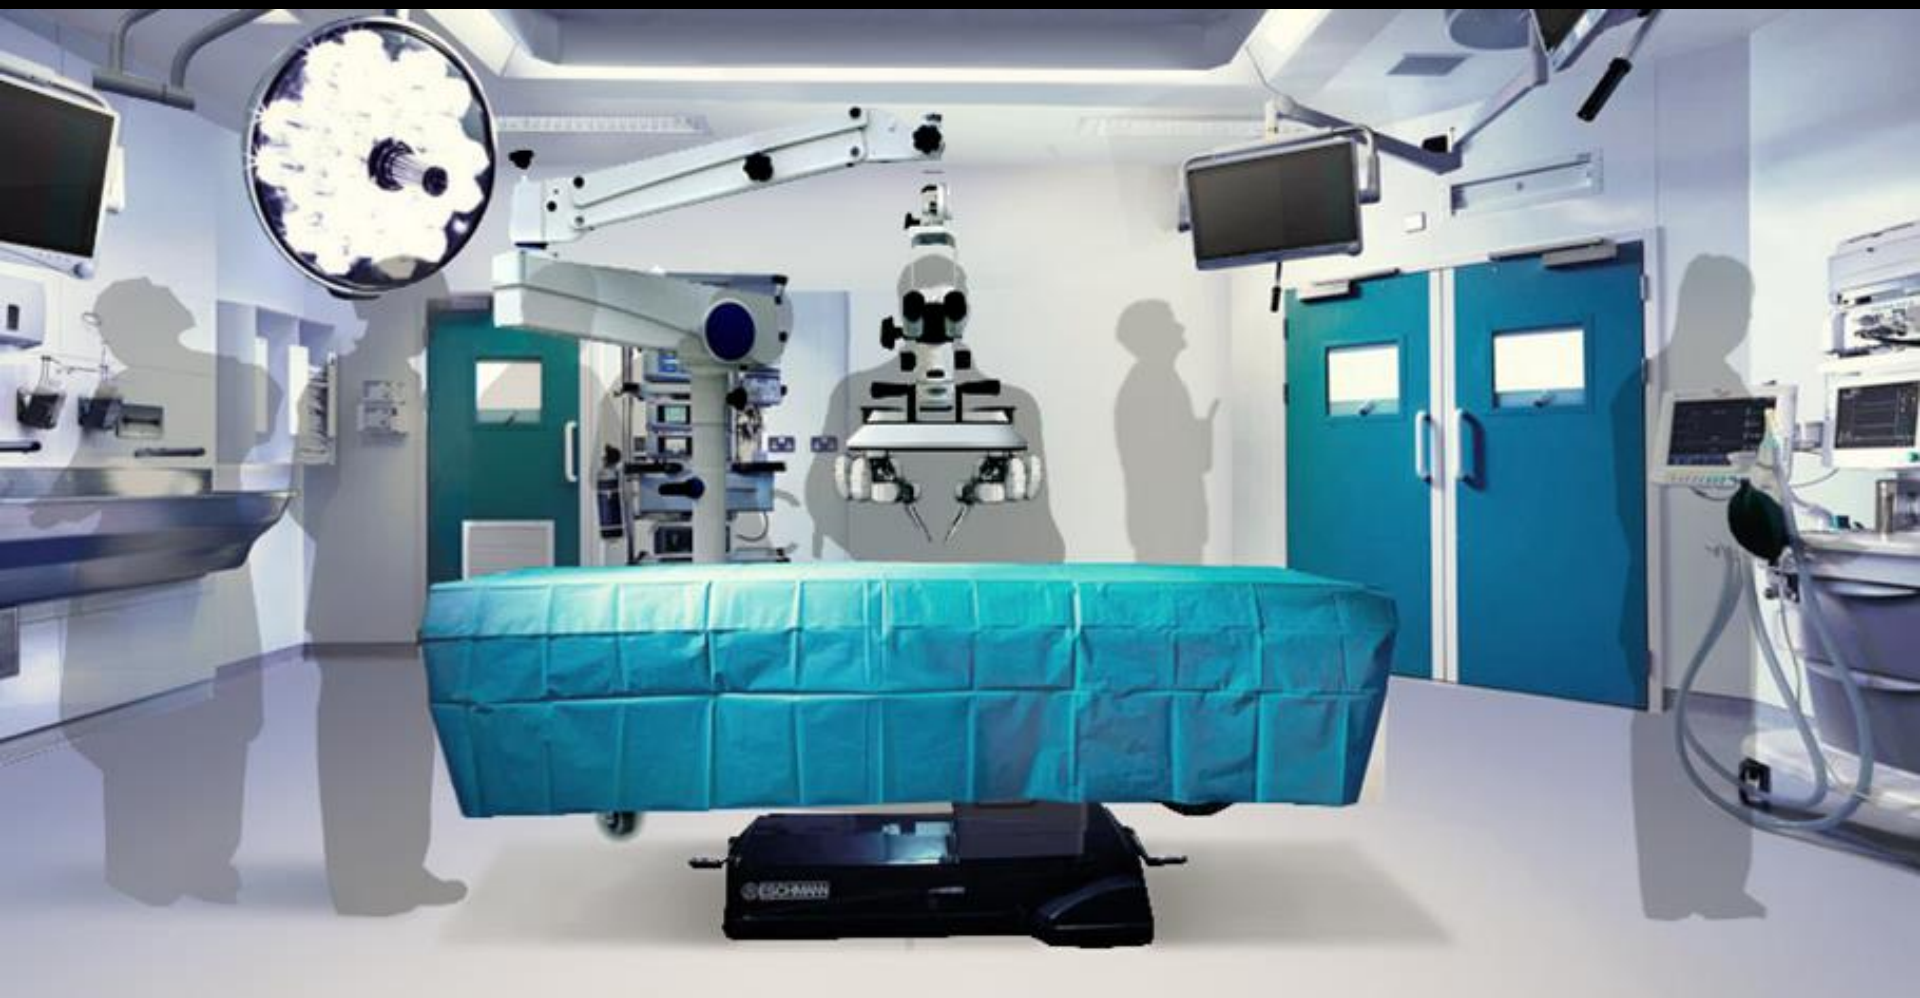

A large, vibrant splash of multi-colored paint (yellow, orange, red, pink, blue, green) is positioned on the left side of the slide, set against a solid black background. The paint splashes radiate outwards, creating a dynamic and energetic visual effect.

Raimondo Cau

**Microchirurgie-
robot**

#InspirerendelIngenieurs

#InspirerendIngenieurs

#InspirerendIngenieurs

#InspirerendelIngenieurs

**Microsure
Motion Stabilizer**

#InspirerendelIngenieurs