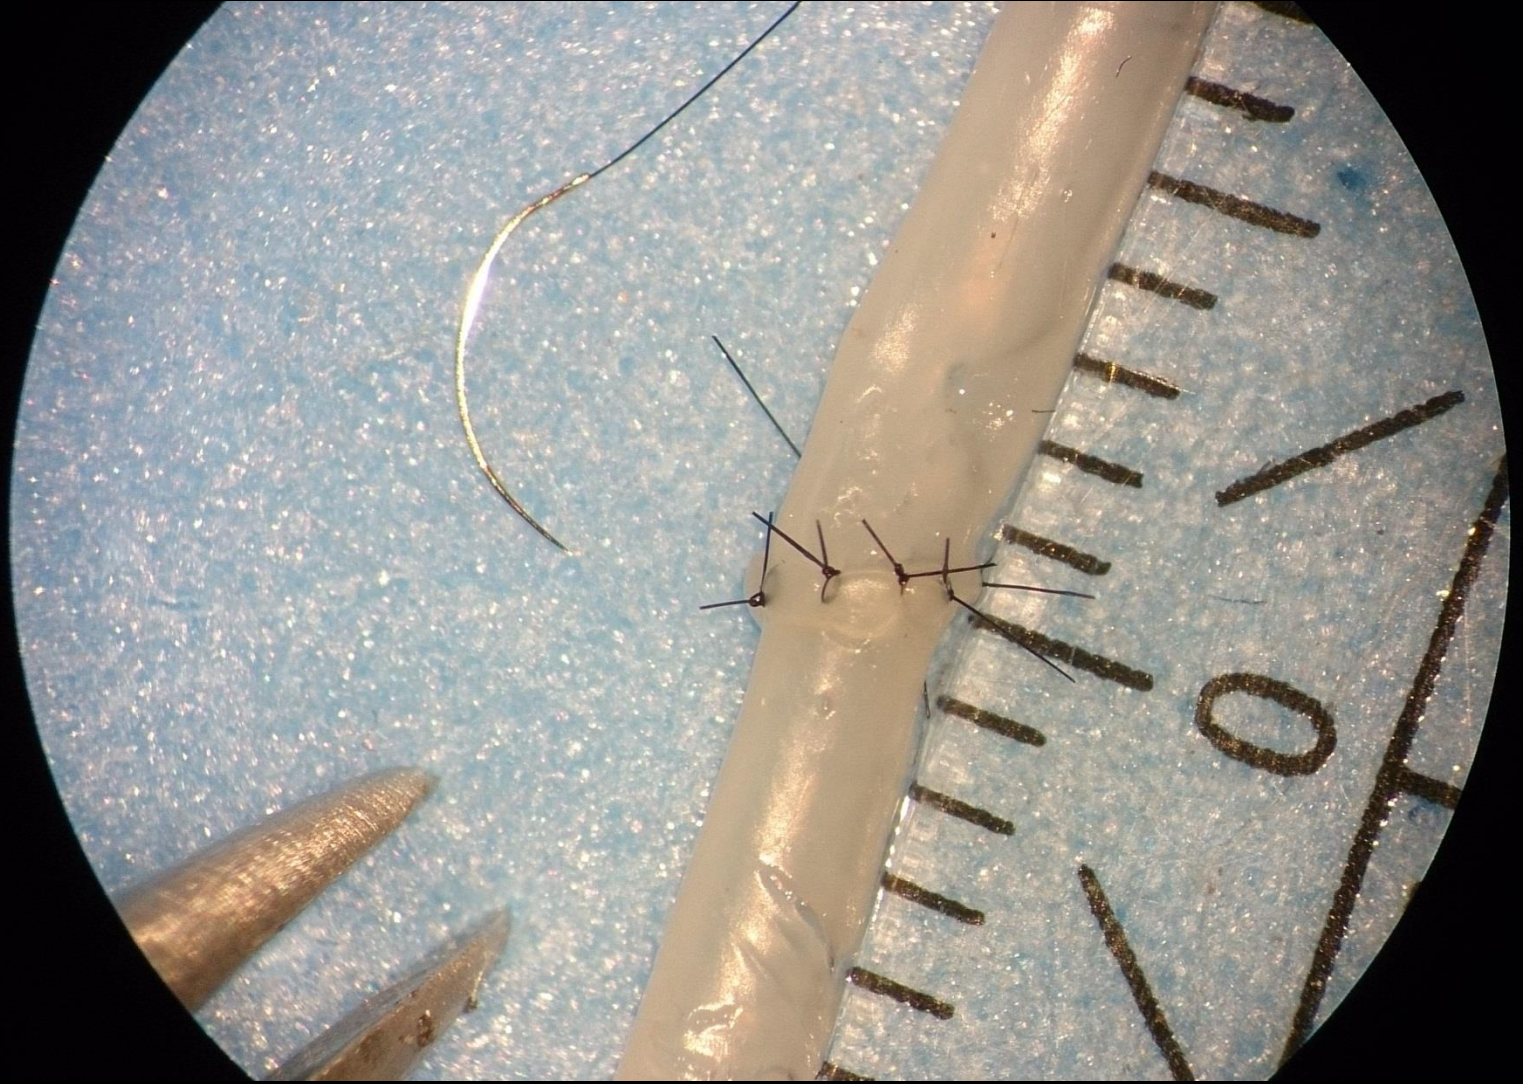

#InspirerendeIngenieurs