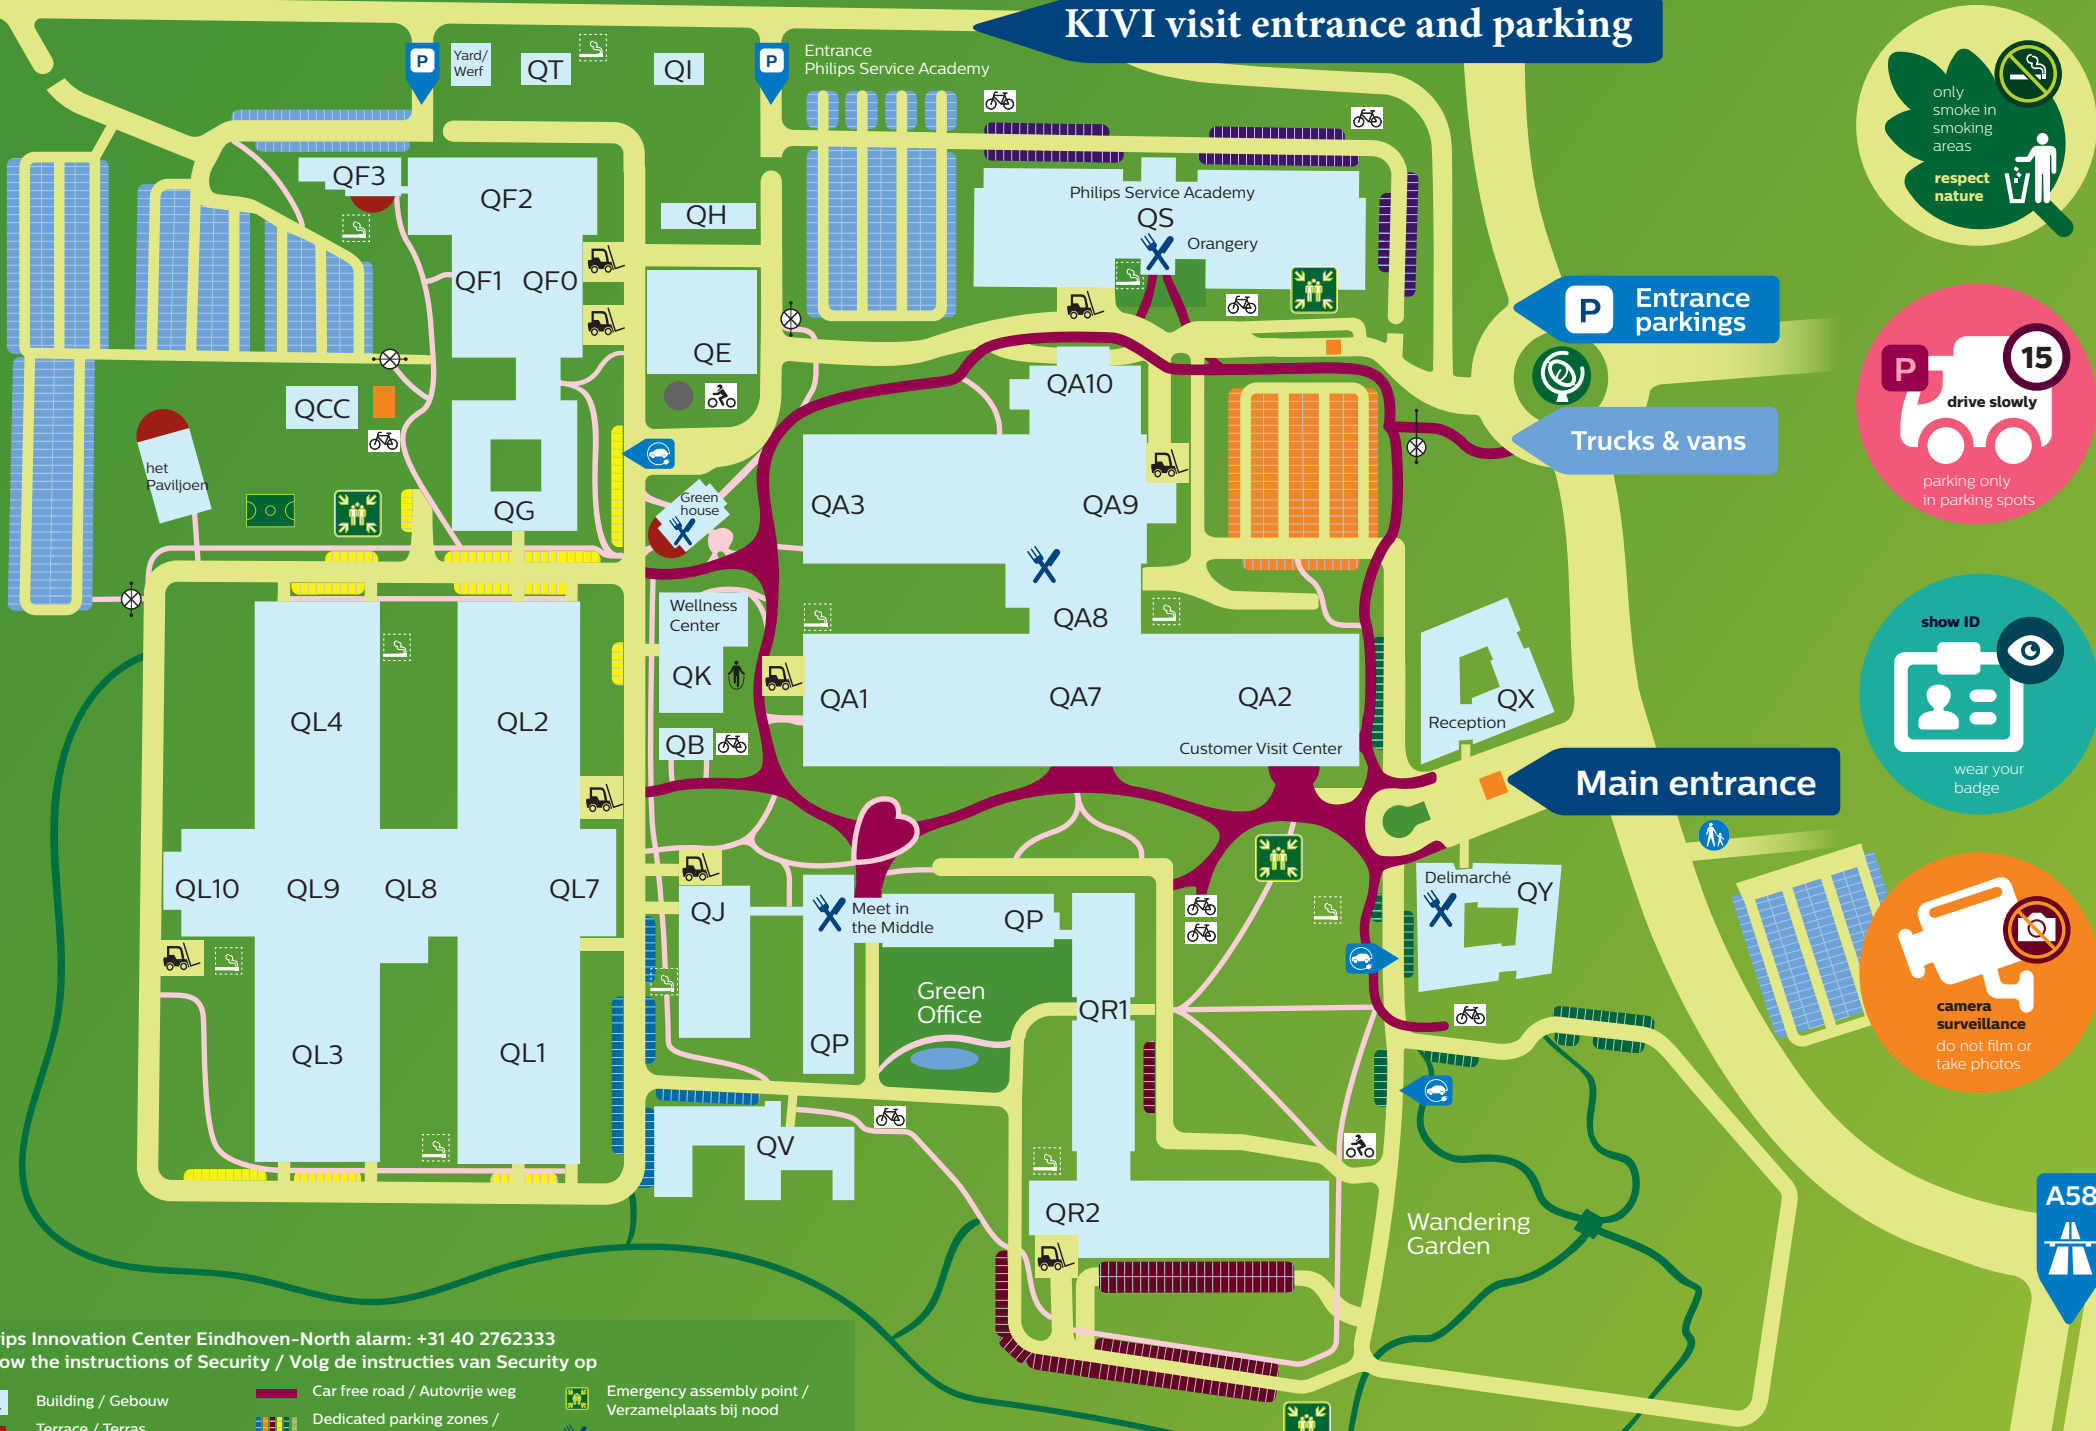

KIVI visit entrance and parking

only smoke in smoking areas
respect nature

P Entrance parkings

Trucks & vans

P 15
drive slowly
parking only in parking spots

Main entrance

show ID
wear your badge

camera surveillance
do not film or take photos

Philips Innovation Center Eindhoven-North alarm: +31 40 2762333
Follow the instructions of Security / Volg de instructies van Security op

- | | | |
|------------------------------------|---|--|
| QL Building / Gebouw | Car free road / Autovrije weg | Emergency assembly point / Verzamelplaats bij nood |
| Terrace / Terras | Dedicated parking zones / Toegewezen parkeerzones | Restaurant / Restaurant |
| Security building/ Security gebouw | Free parking spaces / Vrije parkeerplaatsen | Smoking area / Rookplaats |
| Road / Weg | Freight delivery / Goederenafgifte | Tourniquet |

Philips Innovation Center Eindhoven-North
Veenpluis 4-6, 5684 PC Best, The Netherlands
www.healthcare.philips.com